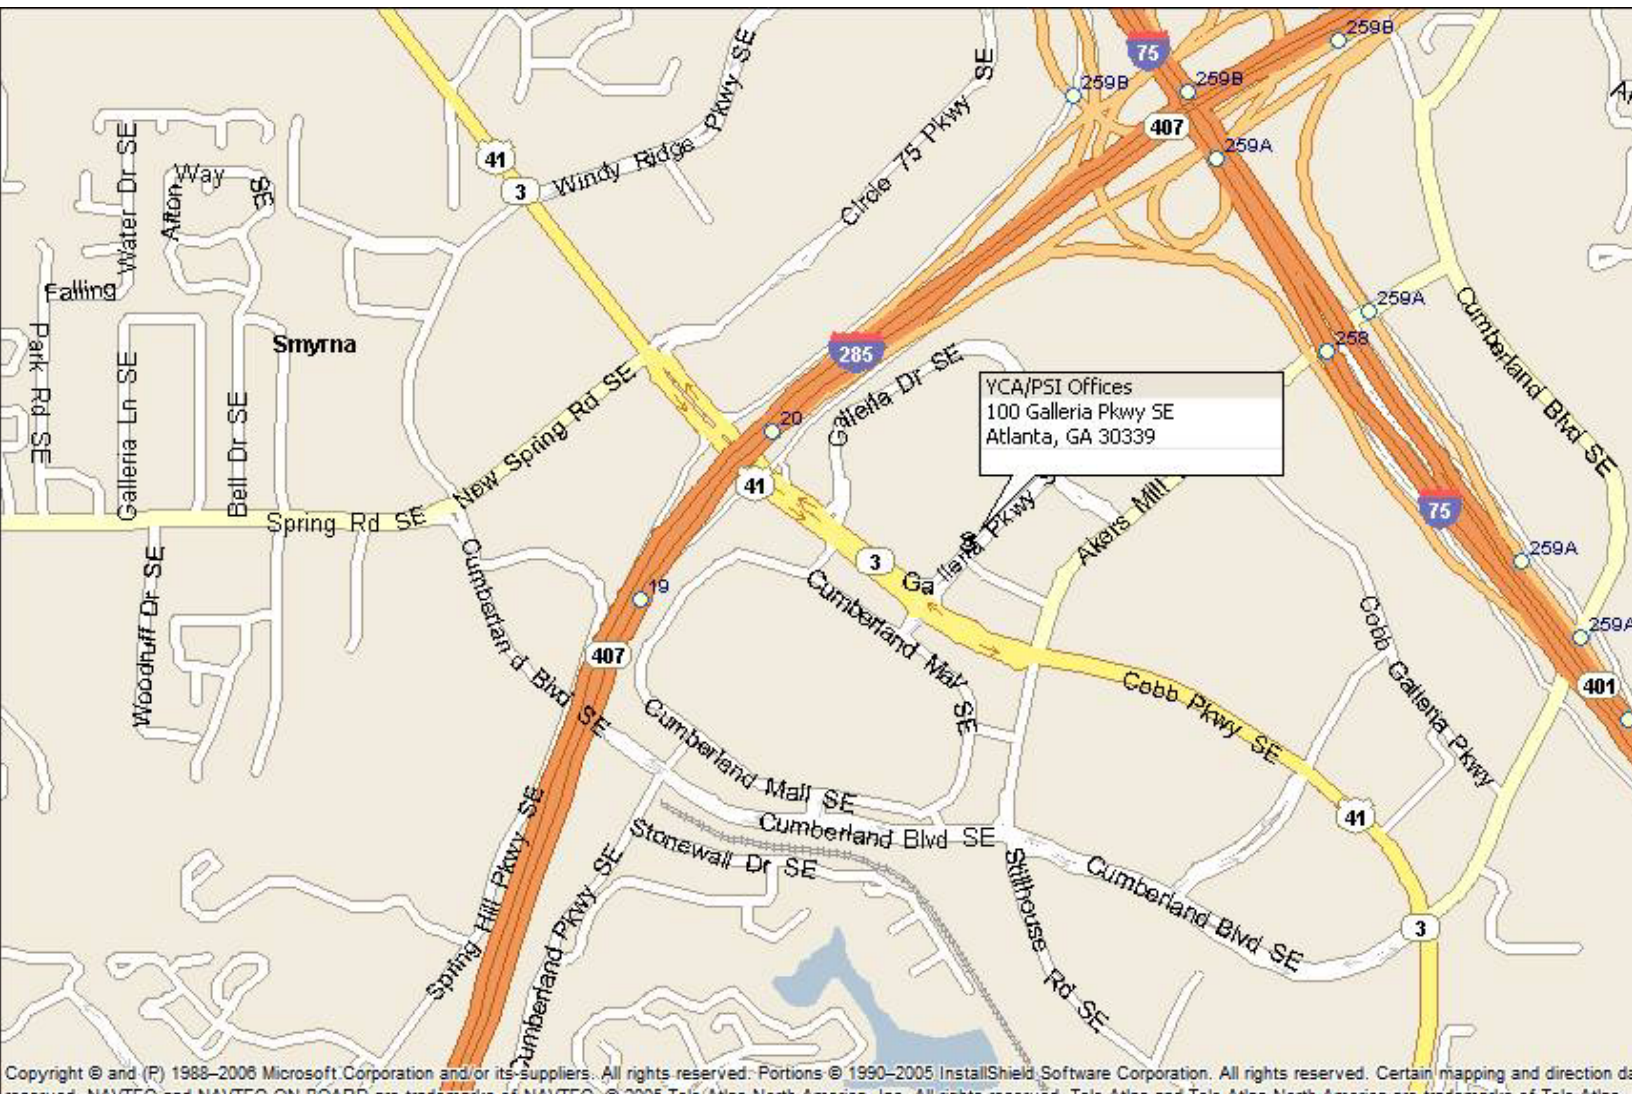

Copyright © and (P) 1988-2006 Microsoft Corporation and/or its suppliers. All rights reserved. Portions © 1990-2005 InstallShield Software Corporation. All rights reserved. Certain mapping and direction data are derived from NAVTEQ and NAVTEQ ON BOARD are trademarks of NAVTEQ. © 2005 Tele Atlas North America, Inc. All rights reserved. Tele Atlas and Tele Atlas North America are trademarks of Tele Atlas.